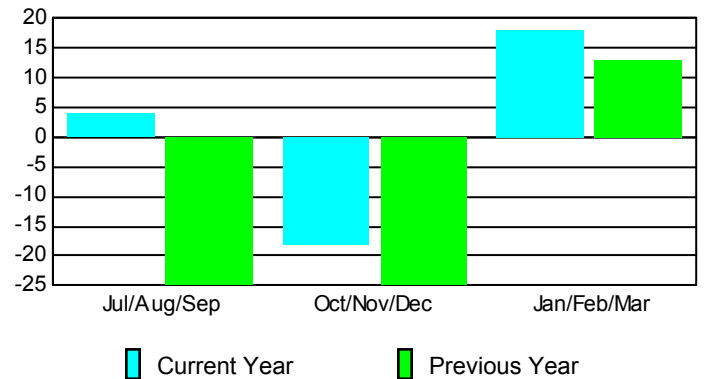

**Membership Results
2009-2010**

**Membership
2008-2009**

Month	Net Memb Goal	Actual New Memb	Actual Dropped Memb	Gain/Loss of Memb	Gain/Loss of Memb
Jul/Aug/Sep	5	52	-48	4	-25
Oct/Nov/Dec	10	64	-82	-18	-25
Jan/Feb/Mar	5	55	-37	18	13
Totals	20	171	-167	4	-37

Membership Results 2009-2010

Goal, New, Dropped, Gain/Loss

Comparison of Membership Gain/Loss

Current Year Compared to the Previous Year

Gender Comparison 2009-2010

Jul/Aug/Sep

Oct/Nov/Dec

Jan/Feb/Mar