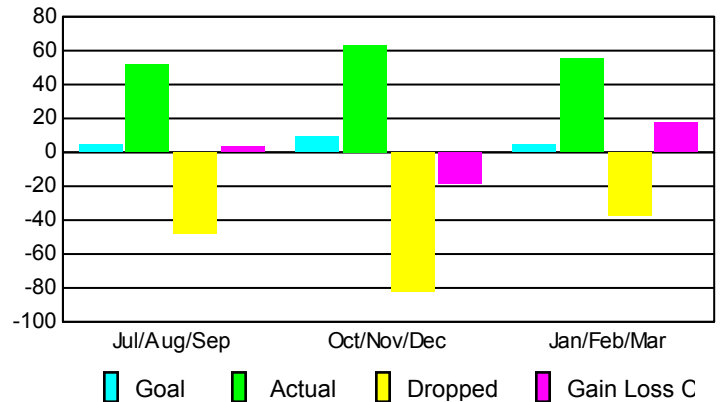

Membership Results 2009-2010

Goal, New, Dropped, Gain/Loss

Comparison of Membership Gain/Loss

Current Year Compared to the Previous Year